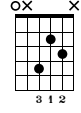

Your Song

Key of Eb
Elton John

Dropped D

⑥ = D

♩ = 64

Intro

Capo. fret 1

s.guit.

D.C. al Coda
2nd time to Coda

Abmaj7 **Bb** **Bbsus4** **Bb**
 xx00 xo o xox x
 4 1 1 2 3 1 1 2 1 1 1

T 2 0 3 3 0 2 3 2 3 2
 A 0 0 0 0 2 2 2 2 2 2
 B 5 0 2 2 0 3 2 2 2 2

Cm

Cm/Bb

Cm/A

Abmaj7

Musical notation for measures 23-24. Includes treble clef, key signature of two flats, and 4/4 time signature. Chords Cm, Cm/Bb, Cm/A, and Abmaj7 are indicated. Includes guitar tablature below the staff.

Eb5

Fm

Abmaj7

Ab5

Musical notation for measures 25-26. Includes treble clef, key signature of two flats, and 4/4 time signature. Chords Eb5, Fm, Abmaj7, and Ab5 are indicated. Includes guitar tablature below the staff.

Eb

Ab/Eb

Bbsus2/Eb Bb/F

Ab/Eb

Musical notation for measures 27-28. Includes treble clef, key signature of two flats, and 4/4 time signature. Chords Eb, Ab/Eb, Bbsus2/Eb Bb/F, and Ab/Eb are indicated. Includes guitar tablature below the staff with the instruction "let ring".