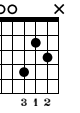

Your Song

Key of Eb
Elton John

Dropped D

⑥ = D

♩ = 64

Intro

Capo. fret 1

s.guit.

Eb5

Fm

Abmaj7

Ab5

Musical notation for measures 25-26. Includes treble clef, key signature of two flats, and 4/4 time signature. Chords Eb5, Fm, Abmaj7, and Ab5 are indicated. Includes guitar tablature below the staff.

Eb

Ab/Eb

Bbsus2/Eb Bb/F

Ab/Eb

Musical notation for measures 27-28. Includes treble clef, key signature of two flats, and 4/4 time signature. Chords Eb, Ab/Eb, Bbsus2/Eb Bb/F, and Ab/Eb are indicated. Includes guitar tablature below the staff with the instruction "let ring".

Eb

Musical notation for measure 29. Includes treble clef, key signature of two flats, and 4/4 time signature. Chord Eb is indicated. Includes guitar tablature below the staff.