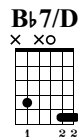

verse

♩ = 60

0:13

TAB