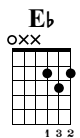

verse

♩ = 60

0:13

TAB