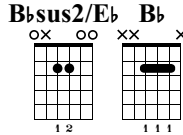

Your Song

Key of Eb
Elton John

Dropped D

⑥ = D

♩ = 64

Intro

Capo. fret 1

s.guit.

D.C. al Coda
2nd time to Coda

Abmaj7 **Bb** **Bbsus4** **Bb**
 xx00 xo o xox x
 4 1 1 2 3 1 1 2 1 1 1

T 2 0 3 3 0 2 3 2 3 2
 A 0 0 0 0 2 2 2 2 2 2
 B 5 0 2 2 0 3 2 2 2 2

Cm

Cm/Bb

Cm/A

Abmaj7

Musical notation for measures 23-24. Includes treble clef, key signature of two flats, and 4/4 time signature. Chords Cm, Cm/Bb, Cm/A, and Abmaj7 are indicated. Includes guitar tablature below the staff.

Eb

Ab/Eb

Bbsus2/Eb Bb/F

Ab/Eb

Musical notation for measures 27-28. Includes treble clef, key signature of two flats, and 4/4 time signature. Chords Eb, Ab/Eb, Bbsus2/Eb Bb/F, and Ab/Eb are indicated. Includes guitar tablature below the staff with the instruction "let ring".

Eb

Musical notation for measure 29. Includes treble clef, key signature of two flats, and 4/4 time signature. Chord Eb is indicated. Includes guitar tablature below the staff.