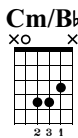

Your Song

Key of Eb
Elton John

Dropped D

⑥ = D

♩ = 64

Intro

Capo. fret 1

s.guit.

let ring

let ring

let ring

let ring

verse

♩ = 60

0:13

TAB

TAB