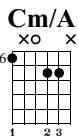

Your Song

Key of Eb
Elton John

Dropped D

⑥ = D

♩ = 64

Intro

Capo. fret 1

s.guit.

let ring

let ring

let ring

let ring

verse

♩ = 60

0:13

TAB

TAB