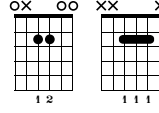

Your Song

Key of Eb
Elton John

Dropped D

⑥ = D

♩ = 64

Intro

Capo. fret 1

s.guit.

D.C. al Coda
2nd time to Coda

Abmaj7 **Bb** **Bbsus4** **Bb**
 xx00 xo o xox x
 4 1 1 2 3 1 1 2 1 1 1

T 2 0 3 3 0 2 3 2 3 2
 A 0 0 0 0 2 2 2 2 2 2
 B 5 0 2 2 0 3 2 2 2 2

Cm

Cm/Bb

Cm/A

Abmaj7

Musical notation for measures 23-24. Includes treble clef, key signature of two flats, and 4/4 time signature. Chords Cm, Cm/Bb, Cm/A, and Abmaj7 are indicated. Includes guitar tablature below the staff.

Eb5

Fm

Abmaj7

Ab5

Musical notation for measures 25-26. Includes treble clef, key signature of two flats, and 4/4 time signature. Chords Eb5, Fm, Abmaj7, and Ab5 are indicated. Includes guitar tablature below the staff.

Eb

Ab/Eb

Bbsus2/Eb Bb/F

Ab/Eb

Musical notation for measures 27-28. Includes treble clef, key signature of two flats, and 4/4 time signature. Chords Eb, Ab/Eb, Bbsus2/Eb Bb/F, and Ab/Eb are indicated. Includes guitar tablature below the staff with the instruction "let ring".